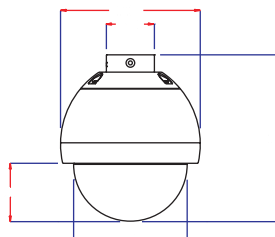

# PTD-209

Pan Tilt Zoom  
Dome Camera  
Indoor/Outdoor

Model Number:	
PTD 209(BB)	PT Dome Barebone
PTD 209(SH3808)	PT Dome SHARP380TVL/8mm
PTD 209(SO4208)	PT Dome SONY420TVL /8mm
PTD 209(SO4249)	PTZ Dome SONY420TVL /4-9mm

## Specifications:

Dome Type:	4" Indoor/Outdoor PTZ dome
Protocol:	Pelco-P/D
Baudrate:	1200/2400/4800/9600 bps
Address:	0-255
Pan Rotation:	360°Continues rotation
Tilt Rotation:	0°~90°
Max Pan Speed:	60°/Sec
Max Tilt Speed:	30°/Sec
Preset speed:	100°/Sec
Preset accuracy:	±3°
Preset points:	32 Points
Pattern Tours:	Programable 16 preset point Programable preset number and dwell time / speed
Auto Scan:	Yes (Programable speed and left right limited point)
Power-off memory:	Current setting and state (Include Pattern, Not include auto scan)
Home position:	Yes (Programable auto come back home position)
Zoom:	Optical 3X (4-9mm, 5-15mm, 8-20mm)
Protection:	IP66 for outdoor use(Wall Mount)
Operating:	-5°C~60°C
Power:	12VDC 500mA
Communication:	RS485 (+/-)

## Dimemnsion:

Unit:mm