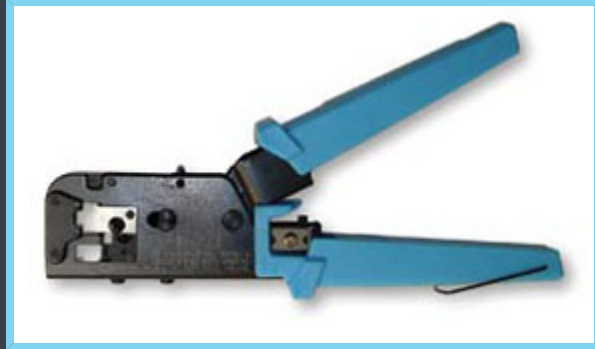

## EZ-RJ45 Crimp Tool

**100004** Price: **\$72.45**

- Crimps and trims extended wire in EZ-RJ45 Connector in a single cycle.
- For use with EZ-RJ45 Cat 5/5e & Cat 6 Connectors.
- Will also work on most other RJ-11, RJ-12 and RJ-45 connectors. (Except AMP)
- Patented

This high quality crimp tool is designed to quickly crimp and cut the wires of the EZ-RJ45  $\frac{1}{2}$  Connector in one easy simple operation! The ratcheted straight action crimping motion ensures a uniform crimp every cycle. Features precision cast crimping dies for superior accuracy. Built in wire cutter and stripper for silver satin. All steel frame with rust resistant black oxide finish.