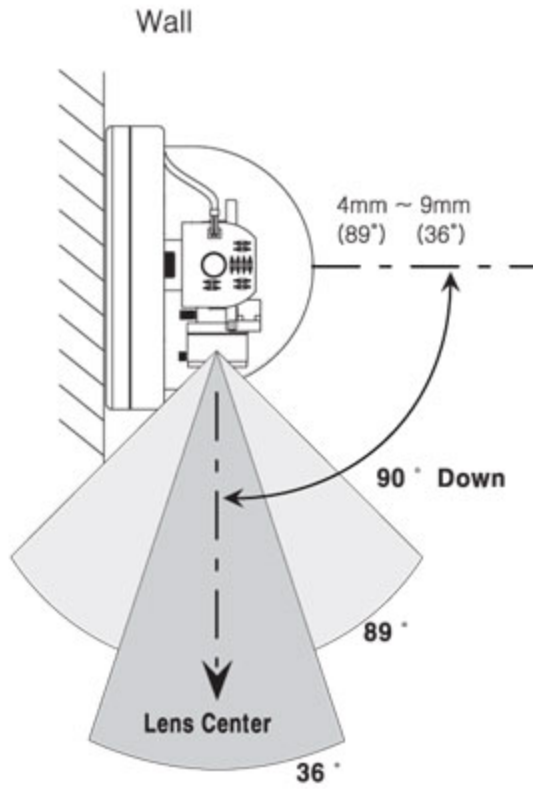

The EL720 is a 540TVL day/night indoor dome camera. It has a 3 layer IR filter resulting in color reproduction and improved picture quality overall. The EL720 incorporates an easy to use menu (via screen display) to adjust advanced camera settings to different applications. With a perfect picture and spot monitor output this dome makes for a quick and easy install and setup. The EL720 is color in 0.002 Lux (Sens-up).

To heighten its stability and constant operation the EL720 has surge voltage input protection, reverse polarity power input protection. It also features "Serve Ease" (Swappable Interface Module). This allows for the camera module to be removed for service or replacement without the housing in place.

EL720 Name and function of each part

- Vertical angle can be tilt down to maximum 90 degree. (TILT = 90°)
- Horizontal angle is adjustable to its maximum 360 degree. (Horizontal = 360°)
- Rotation angle is adjustable to its maximum 180 degree. (Rotation = 180°)