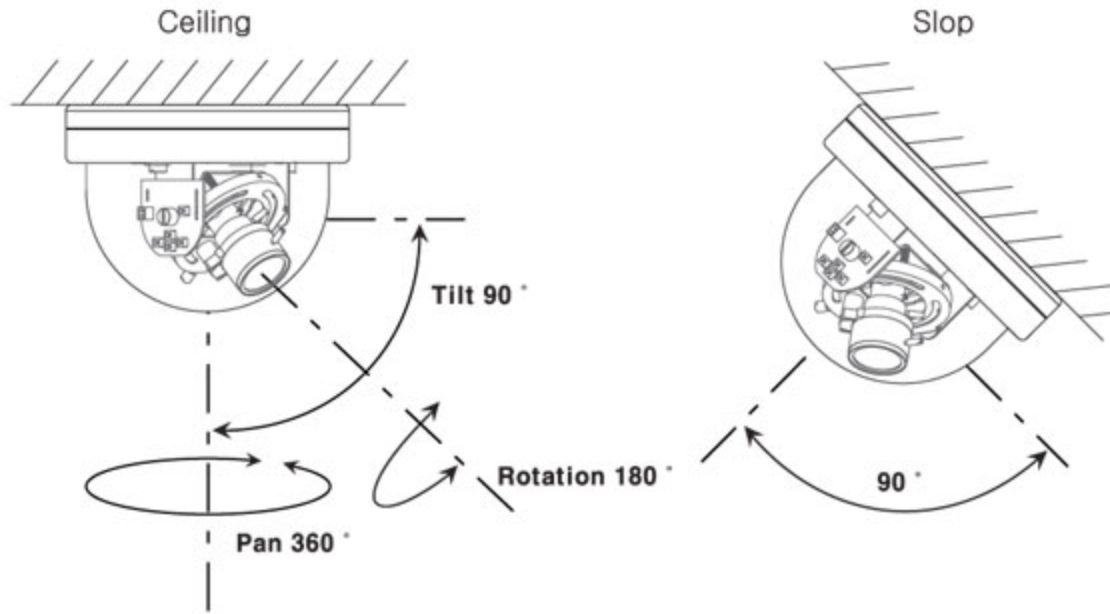

To heighten its stability and constant operation the EL720 has surge voltage input protection, reverse polarity power input protection. It also features "Serve Ease" (Swappable Interface Module). This allows for the camera module to be removed for service or replacement without the housing in place.

EL720 Name and function of each part

- Vertical angle can be tilt down to maximum 90 degree. (TILT = 90°)
- Horizontal angle is adjustable to its maximum 360 degree. (Horizontal = 360°)
- Rotation angle is adjustable to its maximum 180 degree. (Rotation = 180°)