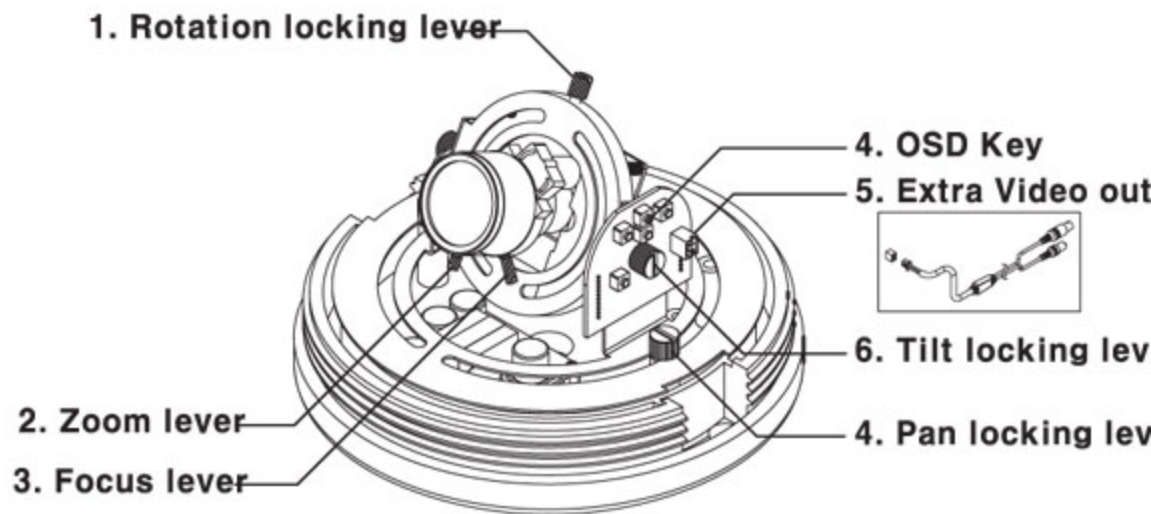

The EL720 is a 540TVL day/night indoor dome camera. It has a 3 layer IR filter resulting in color reproduction and improved picture quality overall. The EL720 incorporates an easy to use menu (via screen display) to adjust advanced camera settings to different applications. With a perfect picture and spot monitor output this dome makes for a quick and easy install and setup. The EL720 is color in 0.002 Lux (Sens-up).

To heighten its stability and constant operation the EL720 has surge voltage input protection, reverse polarity power input protection. It also features "Serve Ease" (Swappable Interface Module). This allows for the camera module to be removed for service or replacement without the housing in place.

EL720 Name and function of each part

- Vertical angle can be tilt down to maximum 90 degree. (TILT = 90°)
- Horizontal angle is adjustable to its maximum 360 degree. (Horizontal = 360°)
- Rotation angle is adjustable to its maximum 180 degree. (Rotation = 180°)