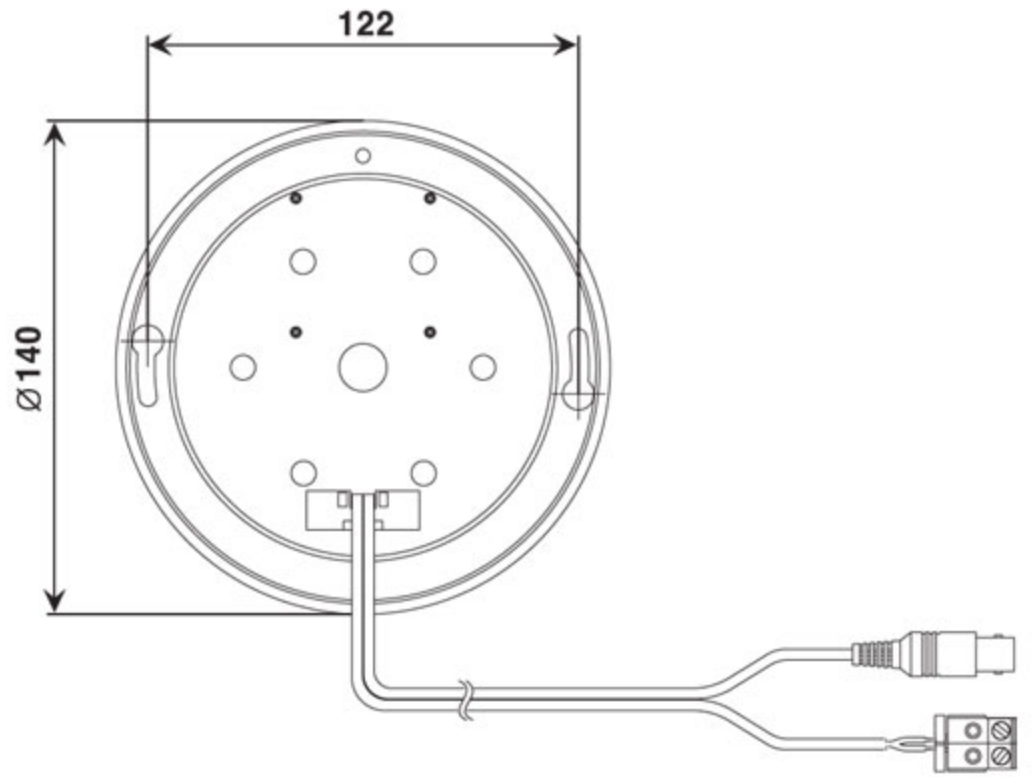

Security Camera World

Security you can count on

Indoor Vari-Focal Dome Camera

EL-720 Price: \$339.95

- **1/3" SSNR II Sony Super HAD CCD**
- **3.3-12mm Aspherical Extra-Low Dispersion Glass Vari-focal Lens**
- **Highly enhanced resolution of 540TVL(Day) & 570TVL(Night)**
- **0.3 Lux /F1.2 (50IRE, AGC High, DNR High) / 0.0002 Lux (Sens-up)**
- **Wide range of Automatic White Balance (1,800 K~ 10,500**
- **Dual switching power (w/Auto Line-lock) DC12V/AC24V**
- **3 Layer IR Filter**
- **Serve Ease Swappable Internal Camera Module**
- **1 year parts and labor warranty**

The EL720 is a 540TVL day/night indoor dome camera. It has a 3 layer IR filter resulting in color reproduction and improved picture quality overall. The EL720 incorporates an easy to use menu (via screen display) to adjust advanced camera settings to different applications. With a perfect picture and spot monitor output this dome makes for a quick and easy install and setup. The EL720 is color in 0.002 Lux (Sens-up).

To heighten its stability and constant operation the EL720 has surge voltage input protection, reverse polarity power input protection. It also features "Serve Ease" (Swappable Interface Module). This allows for the camera module to be removed for service or replacement without the housing in place.

EL720 Name and function of each part

- Vertical angle can be tilt down to maximum 90 degree. (TILT = 90°)
- Horizontal angle is adjustable to its maximum 360 degree. (Horizontal = 360°)
- Rotation angle is adjustable to its maximum 180 degree. (Rotation = 180°)