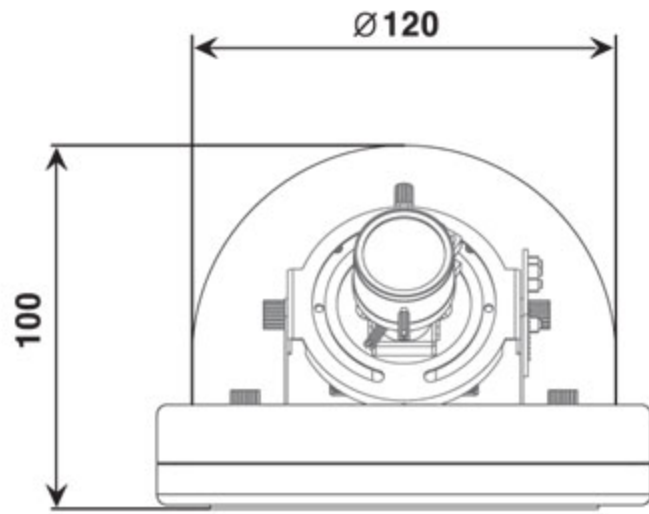

The EL720 is a 540TVL day/night indoor dome camera. It has a 3 layer IR filter resulting in color reproduction and improved picture quality overall. The EL720 incorporates an easy to use menu (via screen display) to adjust advanced camera settings to different applications. With a perfect picture and spot monitor output this dome makes for a quick and easy install and setup. The EL720 is color in 0.002 Lux (Sens-up).

To heighten its stability and constant operation the EL720 has surge voltage input protection, reverse polarity power input protection. It also features "Serve Ease" (Swappable Interface Module). This allows for the camera module to be removed for service or replacement without the housing in place.

Image Sensor	1/3" SSNR II Sony Super HAD CCD
	NTSC : 768(H)X494(V)
Effective Pixels	PAL : 752(H)X582(V)
	Note: PAL only available as special order.
H.Resolution	NTSC : 540TVL(Day) & 570TVL(Night))
Video output	1.0Vp-p Composite. 75 Ohms
Min. Illumination	0.3 Lux /F1.2 (50IRE, AGC High, DNR High) 0.0002 (Sens-Up)
Shutter Speed	AUTO : 1/60 ~ 1/100,000 sec (NTSC) 1/50 ~ 1/100,000 sec (PAL)
Scanning System	2:1 Interlace
S/N Ratio	50dB (AGC Off)
Lens	3.3-12mm Extra-Low Dispersion Glass Vari-focal Lens
OSD	Built-in
SNR	Low, Middle, High, Off Selectable (Super Noise Reduction)
Backlight Compensation	Low, Middle, High, Off Selectable
Gain Control	Low, Middle, High, Off Selectable
Mirror	ON/OFF
Sharpness	ON/OFF (Level Adjustable)
Privacy	ON/OFF (4 Zones)
Power source	AC24V / DC 12V
Operating current	At 12VDC : 200mA Max - (Tol.9VDC~30VDC)
Operation Temperature	-10 C to + 50 C
Operature Humidity	30% to 80% RH
Dimension	140mm(Diagonal) x 100mm (Vertical Height)
Weight (Approx.)	250g

EL720 Name and function of each part

- Vertical angle can be tilt down to maximum 90 degree. (TILT = 90°)
- Horizontal angle is adjustable to its maximum 360 degree. (Horizontal = 360°)
- Rotation angle is adjustable to its maximum 180 degree. (Rotation = 180°)