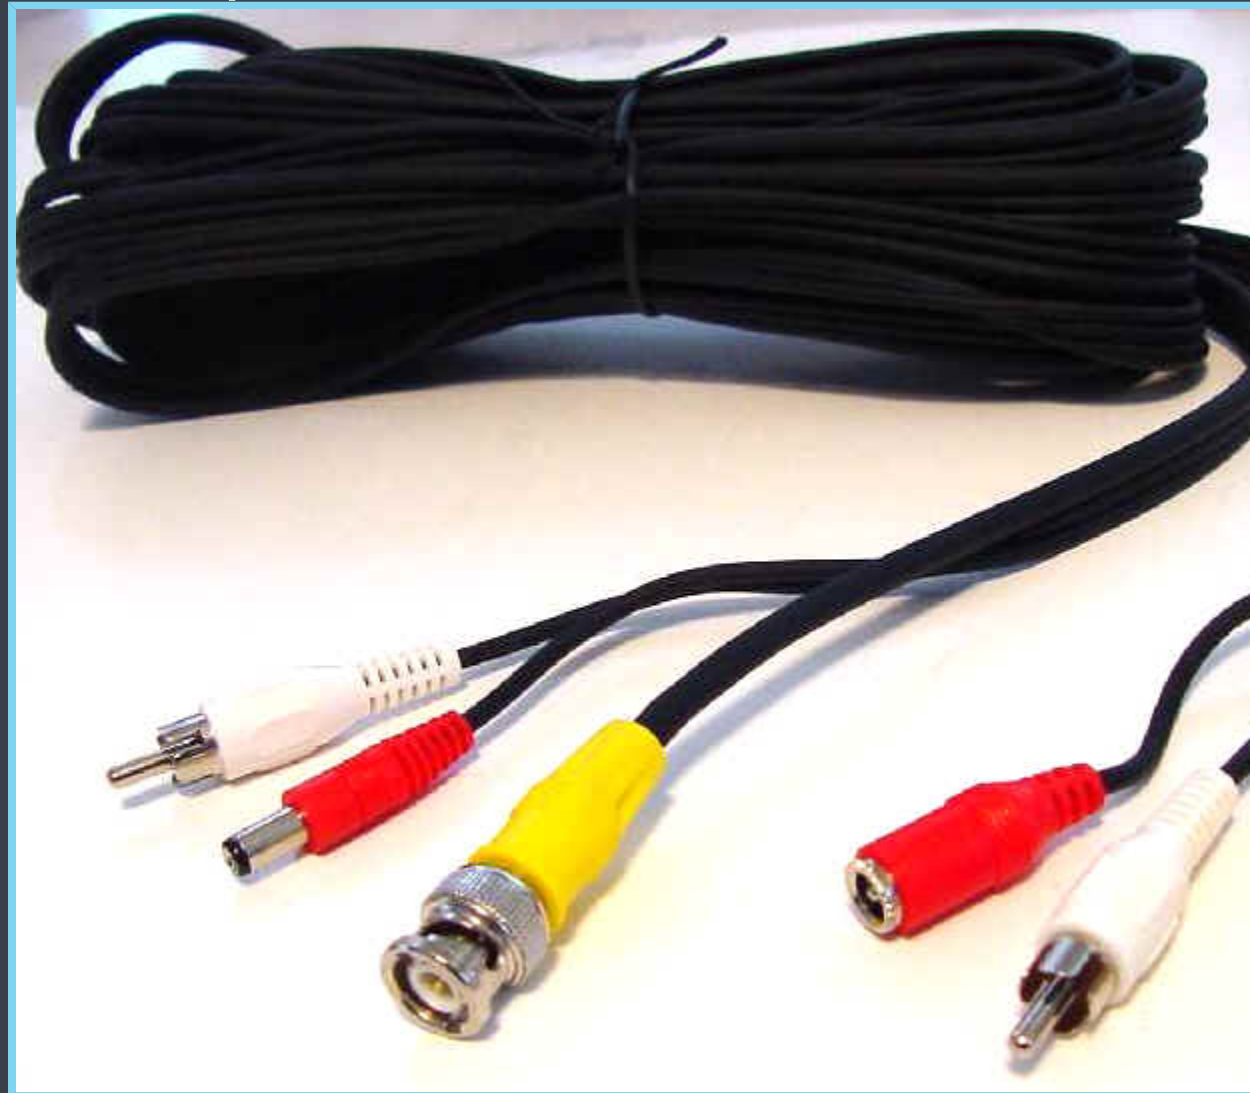

Security Camera World

Security you can count on

150' Extension cable all in one out door hook up cable

Jumper150-3 Price: \$39.95

- This is A double BNC & Double Male RCA
- with DC Male & DC Female ends for power 150' Jumper
- This is the most common configuration