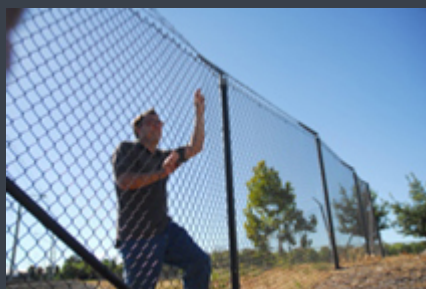

Retail

Perimeter

Pixim

Bus, train and rail