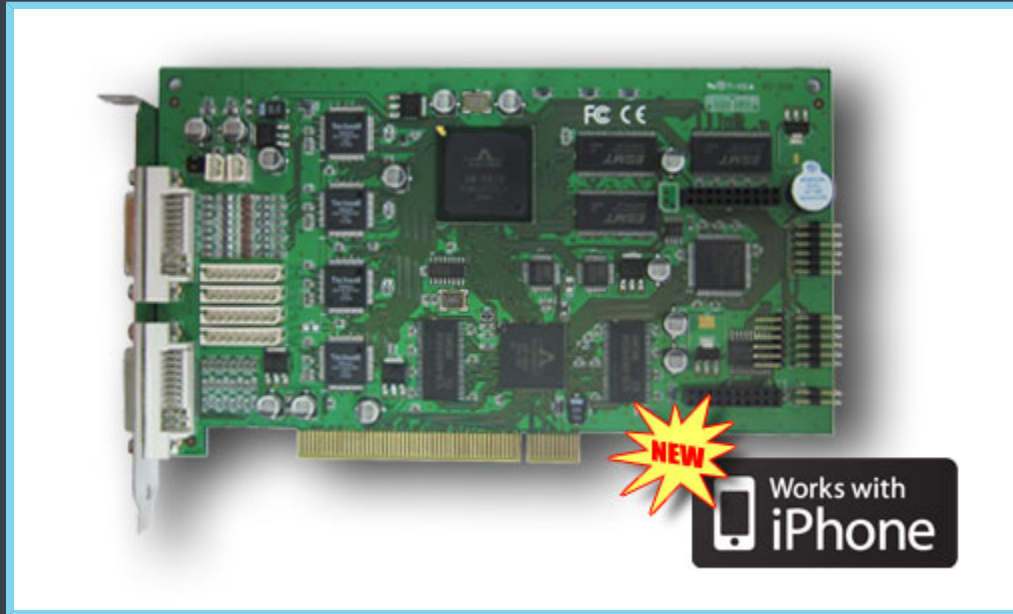

Security Camera World

Security you can count on

Protech 16ch 480 fps MPG DVR Board

BoardPlat16480HE Price: \$899.95

- Hardware MPEG-4 CODEC
- Healthy PC as low as 5 % of CPU Load
- 480 fps display/recording
- 16 channel camera inputs (NTSC/PAL)
- 16 channel sound inputs
- 16 channel sensor inputs
- 1 TV-Out port (1 Ch. Switching)
-

Model	BoardPlat16480
OS	Windows 2000, Windows XP
(requirements)	
Camera Inputs	16 Channels (NTSC/PAL)
Sound Inputs	16 Channels
Sensor Inputs	16 Channels
Relay Outputs	8 Channels
Composite Output	2 Channel (NTSC/PAL, switching)
Max. Display Speed	480 Frames/sec (NTSC) 400 Frames/sec (PAL)
Max. Recoding Speed	480 Frames/sec (NTSC) 400 Frames/sec (PAL)
Resolution	NTSC - 704x480 704x240 352x240 PAL - 352x288, 704x288, 704x576
DVR Software	ProTech-DVR, ProTech-Net, ProTech-Web