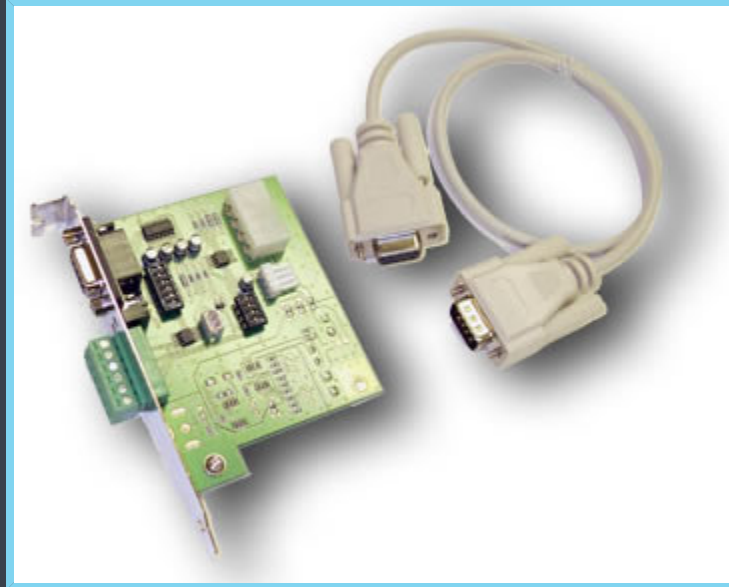

Security Camera World

Security you can count on

Protech RS485 PTZ Board

Board Protech PTZ Price: \$59.95

- Provides RS-232/422/485 Pan/Tilt/Zoom Support for Protech DVR Boards