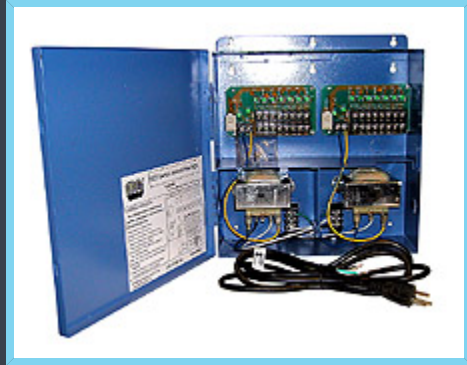

Security Camera World

Security you can count on

FUSED 16 Circuits, 8 Amps Total Output

PS16AC Price: \$119.95

- 16 Circuits
- 8 Amps Total Output
- 24 VAC
- Fused at 3.5 amps per circuit
- Individual LED power Indication
- Overall Dimensions: 11.25"(L) X 11.25"(W) x 3.75"(D)
- Indoor